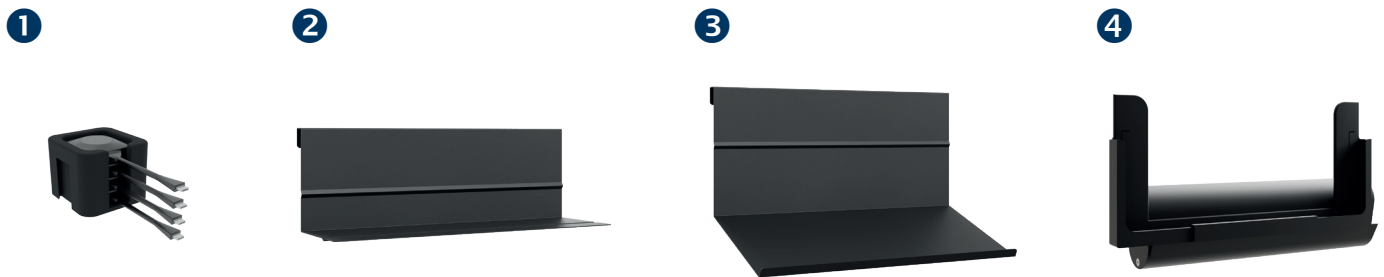

Accessories CON-Line®

Optional accessories for CON-Line and CON-Line Big

Item no.:	Item name	Function & suitability	Illustration	Colour
2935	CON-Line® Dongle Tray	Dongle tray, suitable for all versions of the CON-Line® and CON-Line® Big media columns	1	schwarz
2932	CON-Line® AV Shelf	AV Shelf, suitable for all versions of the CON-Line® and CON-Line® Big media columns	2	
2933	CON-Line® Laptopholder	Laptopholder, suitable for all versions of the CON-Line® and CON-Line® Big media columns	3	
2882	CON-Line® Tabletholder	Tabletholder, universal, suitable for all versions of the CON-Line® and CON-Line® Big media columns	4