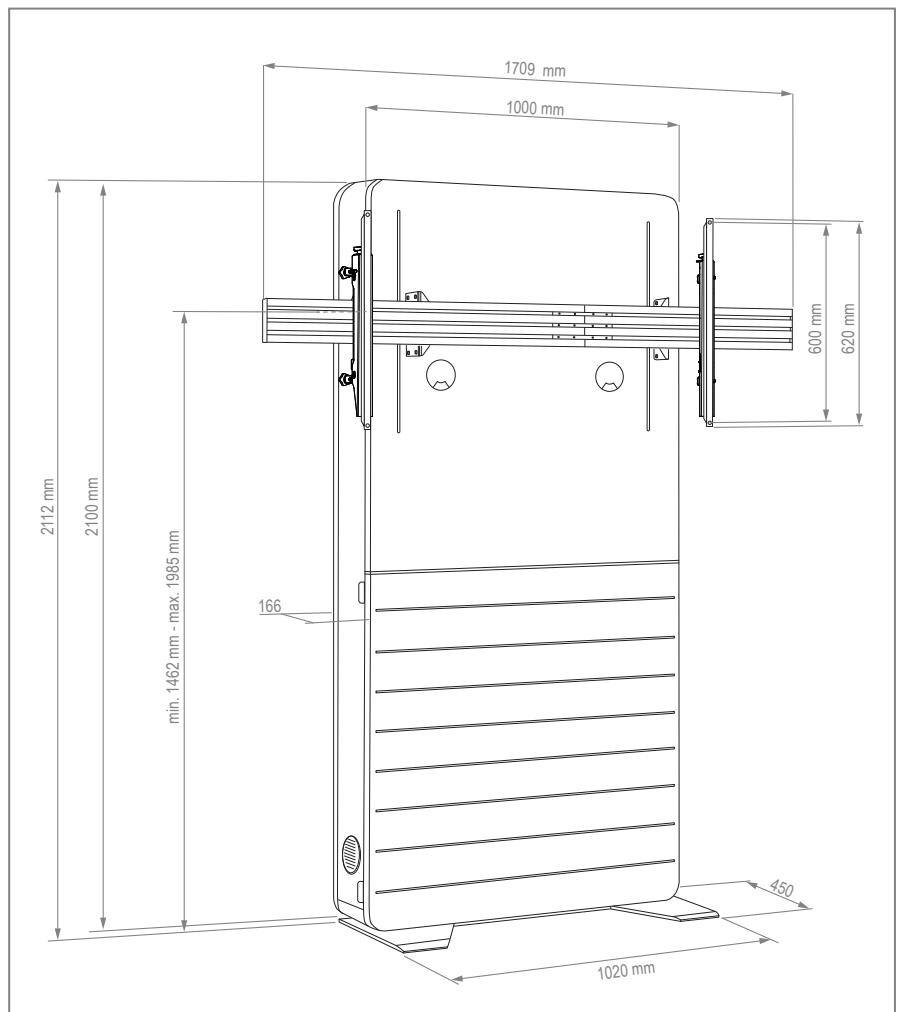

CON-Line® Big FS Lift Cisco Webex Board Pro 75" Item no.: 2788

Media column, free standing, electrically height adjustable

- Free standing media column with an integrated lift
- Hole pattern display specific optimised for Cisco Webex Board Pro 75"
- Screen mounting in landscape orientation
- Electro-motorised height adjustment with 500 mm stroke
- Collision protection - lift stops if there is resistance
- Push button control with 4 memory slots for individual presets
- Ventilation grilles in the corpus
- Easy assembly thanks to removable AV mounting panel (2 pcs)
- AV accessories are protected from unauthorised access inside the furniture corpus
- Frontcover with sliding door incl. soft-close
- Retractable security lock on the side of the corpus
- Tilt proof base plate
- Colour
  Corpus: white | Base plate: black